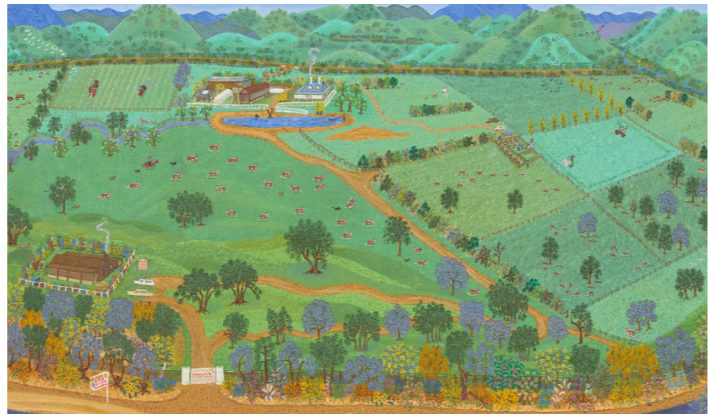

**LEDGER GALLERY
ARTWORK HUNT
ACTIVITY SHEET**

This activity sheet is designed for all ages. You can follow the *Artwork Hunt* by ticking off each of the artworks as you spot them in the *Ledger Collection* exhibition. Take the extra challenge and complete each of the activities related to that artwork in this booklet. The journey is up to you!

Our physical surroundings on Earth are called the 'environment' and include everything living and everything that isn't.

Find this painting called *Wooleen from a Helicopter* by Lorna Chick. Lorna was interested in the environment and how it was changing quickly.

Shay Docking liked to paint landscapes and seascapes in different ways.

Can you find her painting of a green island? What sort of painting is it?

• Create your own island using the outline. What colour will you make your island?